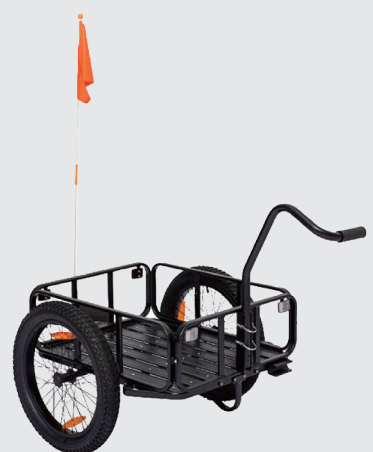

LD-LT2520

LD-LT2520

- Bicycle cargo trailer
- Alloy frame in powder coating;(Steel frame is also optional)
- Loading area:L600*W390'H220mm
- 20" aluminum rims ,hubs & stainless steel spokes; (Steel rims, hubs & UCP spokes are also optional)
- Quick release design for easy assembly & storage;
- Universal coupling attaches quickly and easily to bike;
- With 2 spoke reflectors on each wheel;
- With a flag (orange) for safe cycling;
- Comes in brown box with FC print poster on front;