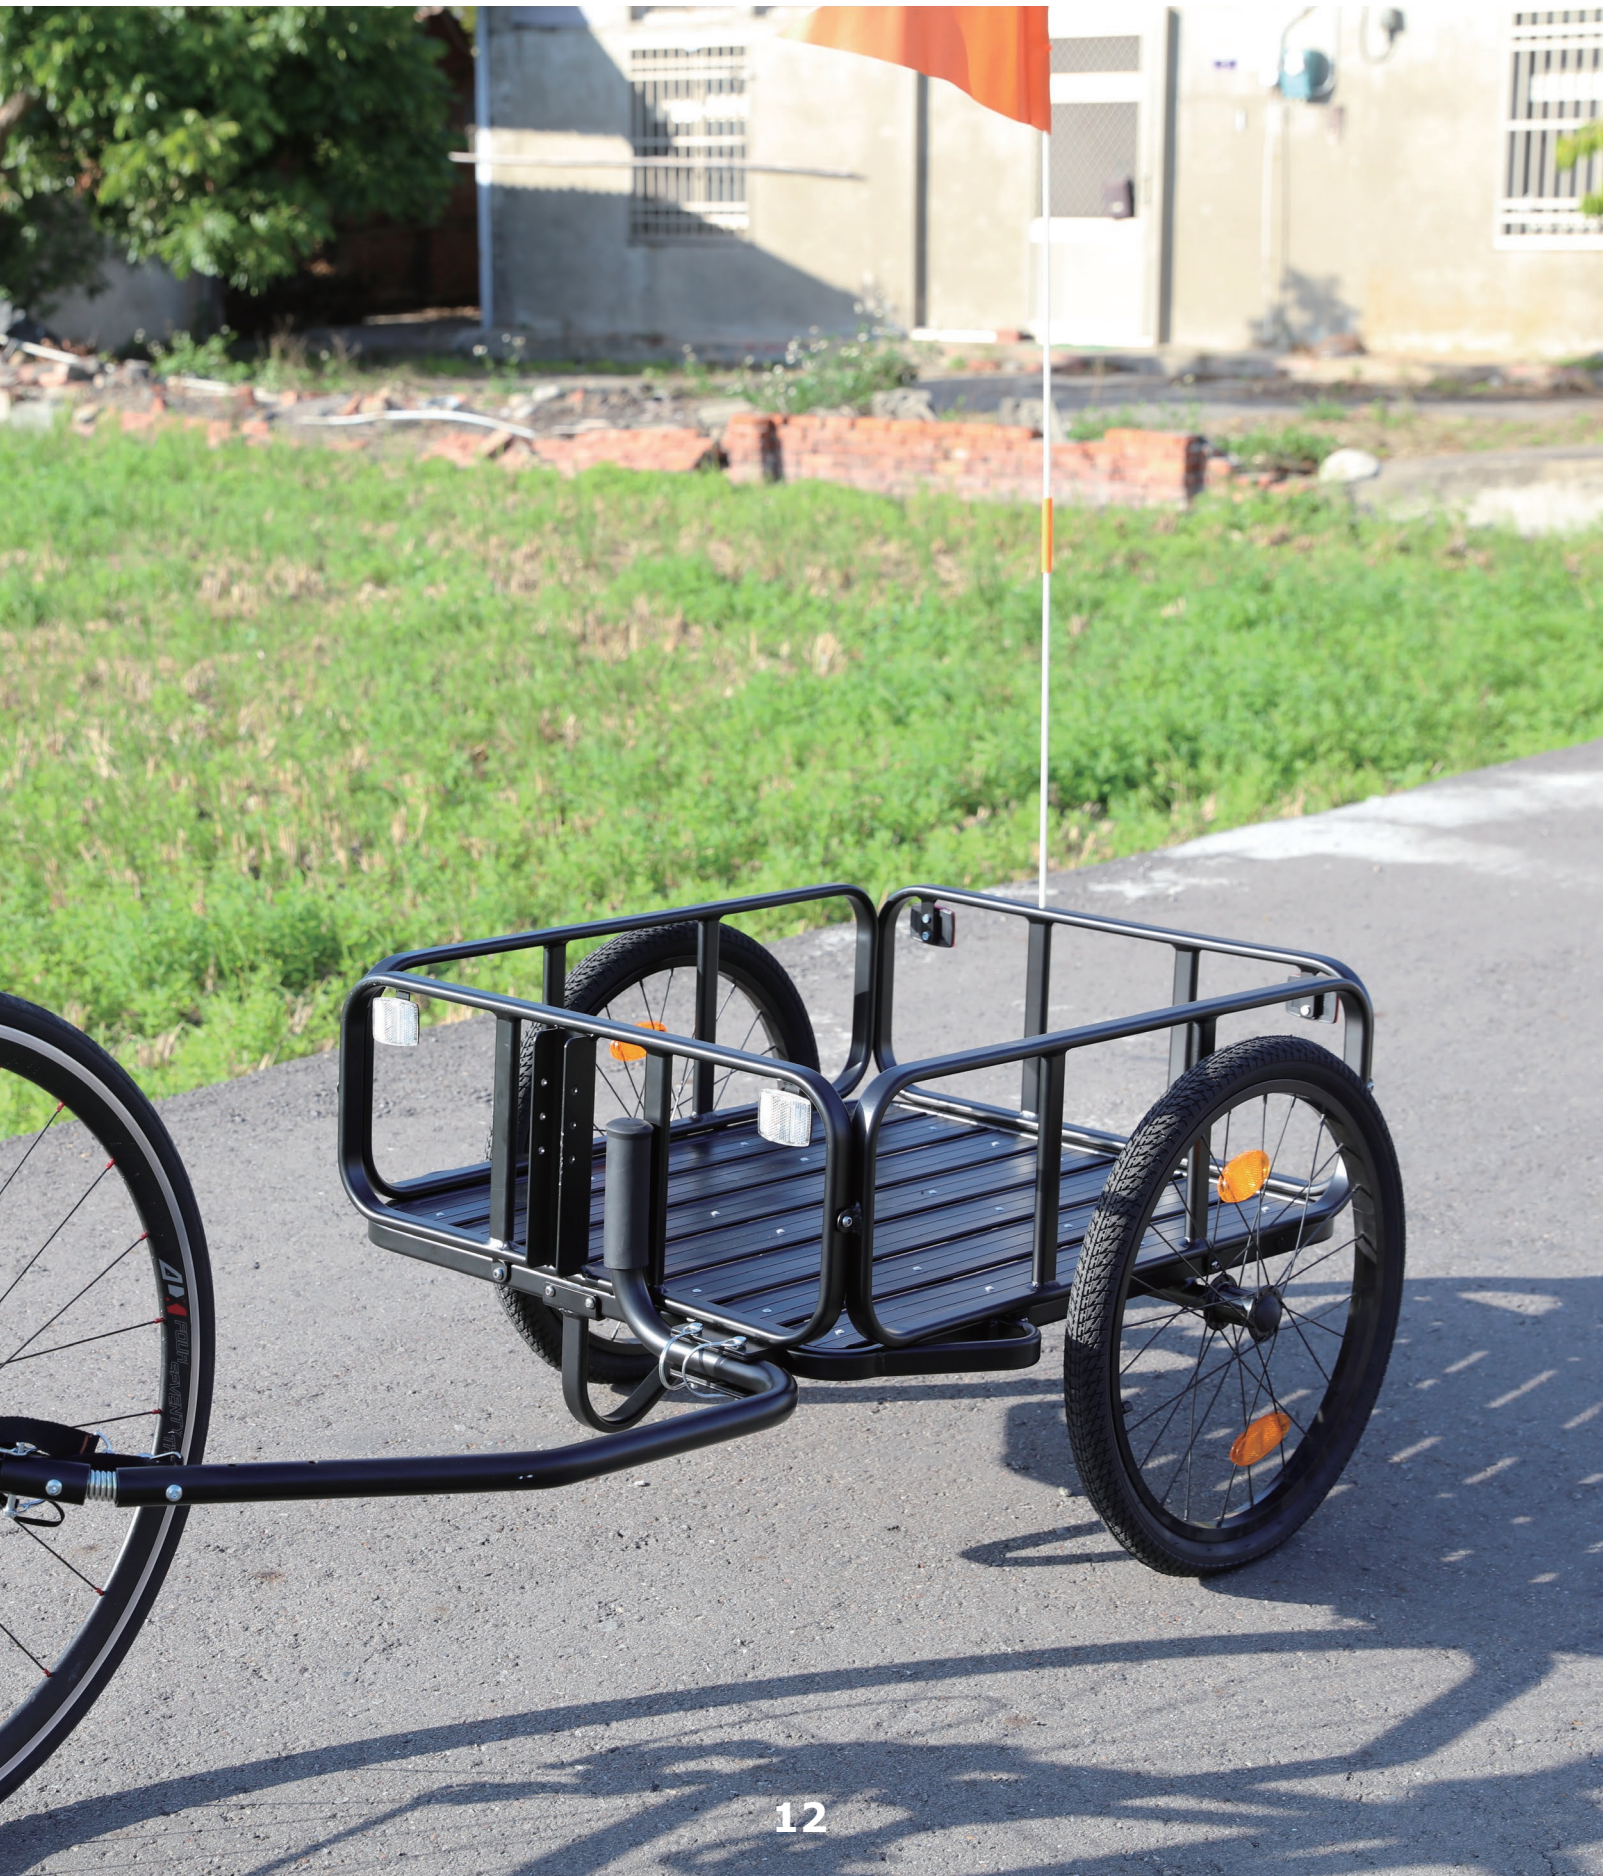

CARGO TRAILER